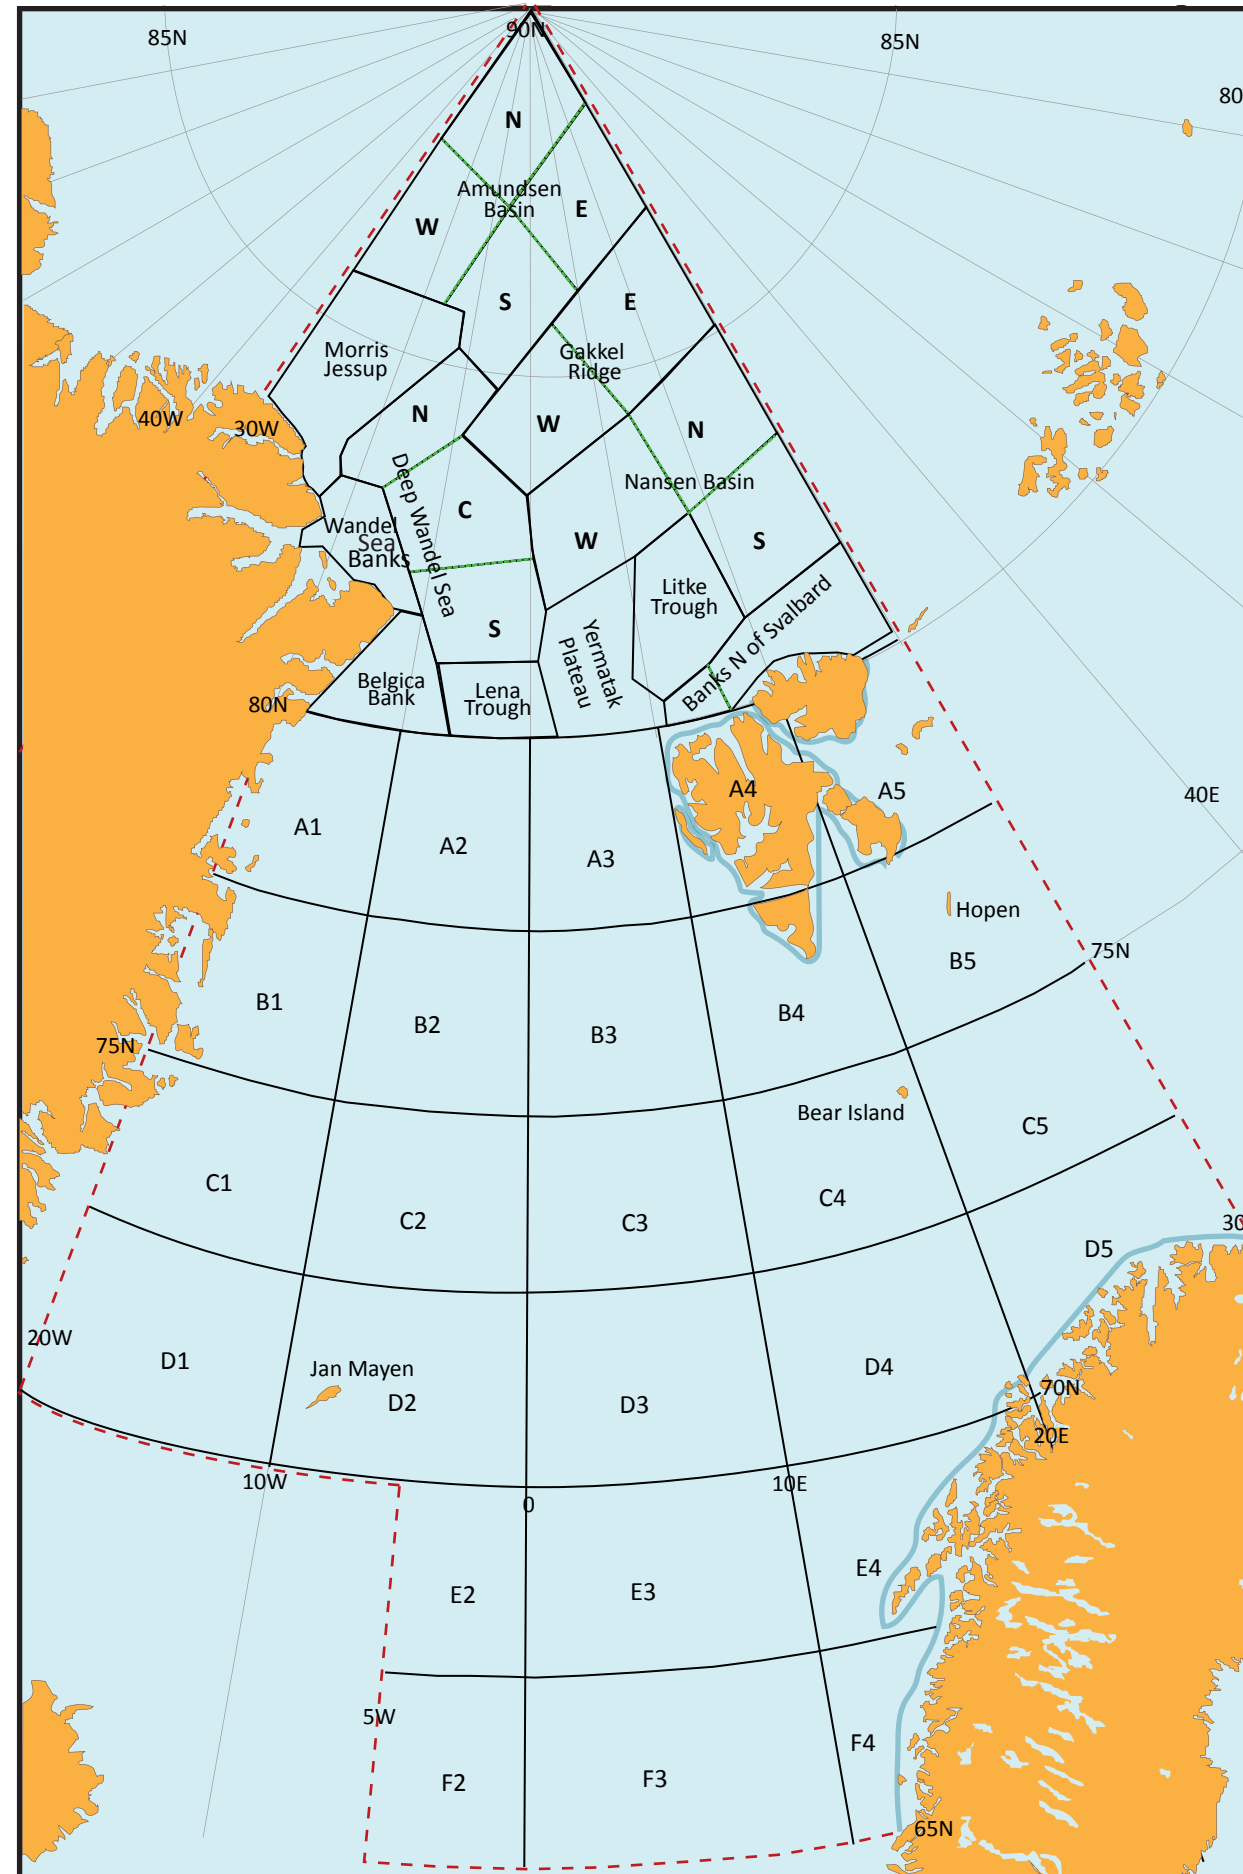

METAREA XIX

From a position on the Norwegian Coastline at 65°N to: 65°N and 5°W, 75°N and 5°W, west to a position on the Greenland Coastline. From the border between Norway and Russia (Inland) to: 69°47.68'N and 30°49.16'E, 69°58.48'N and 31°06.24'E, 70°22'N and 31°43'E, 71°N and 30°E. From this co-ordinate (71°N - 30°E) further north along the 30°E Meridian to: 90°N and 30°E, 90°N and 35°W, south to the Greenland coastline along the 35°W meridian

Issuing service: Canada (Western Arctic)

29 January 2015

Key:
 METAREA XIX
 Forecast areas
 Ice edge

The designations employed and the presentation of material in this publication do not imply the expression of any opinion whatsoever on the part of the Secretariat of WMO concerning the legal status of any country, territory, city or area, or of its authorities, or concerning the delimitation of its frontiers or boundaries.